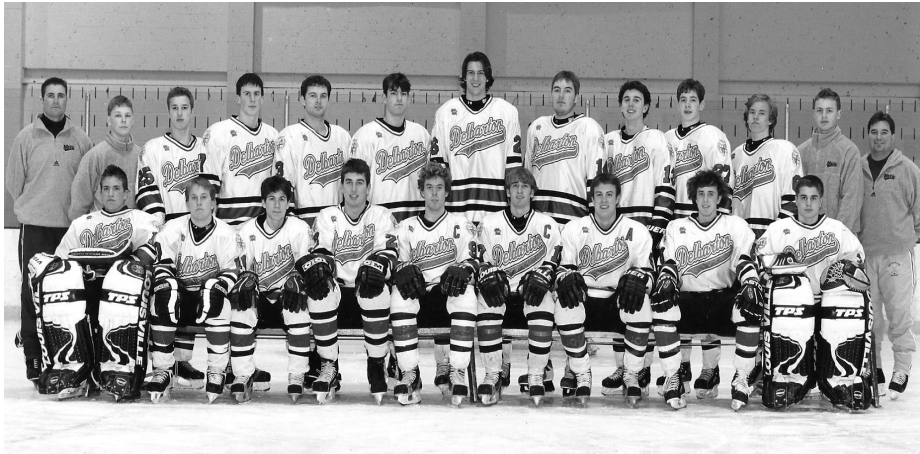

Delbarton (2001-02)

During Coach Bruce Shatel's first year as head coach at Delbarton the team went 26-3-1 and beat Brick, 1-0 in the 2002 State Championship game. Freshman, Ned Crotty scored the games only goal in the third period. Goalie Tyler Deieso had 14 saves and forward Dale Reinhardt were also standout players that game. Reinhardt had a hat trick for Delbarton in a 7-1 win in the Mennen Cup final.

Players

Lawrence Boniface
Matthew Byrnes
Christopher Campbell
Timothy Campbell
Justin Collins
Edward Crotty
Michael D'Urso
Tyler Deieso
Jonathan Doorley
Ryan Eick
John Eklund
Dan, Evans
Christophe, Heimers
David Lewis
Charles McLaughlin
Keith McWhorter
Patrick Reilly

Dale Reinhardt
Patrick Ryan
Mark Schillings

Manager

Taylor Price

Coach

Bruce Shatel

LEGENDS ROOKIES PROSPECTS & STARS LLC

★ Autographs ★

★ Cards ★

★ Memorabilia ★

Ph: 201-407-0539

Tom Pengitore
lepeng13@aol.com